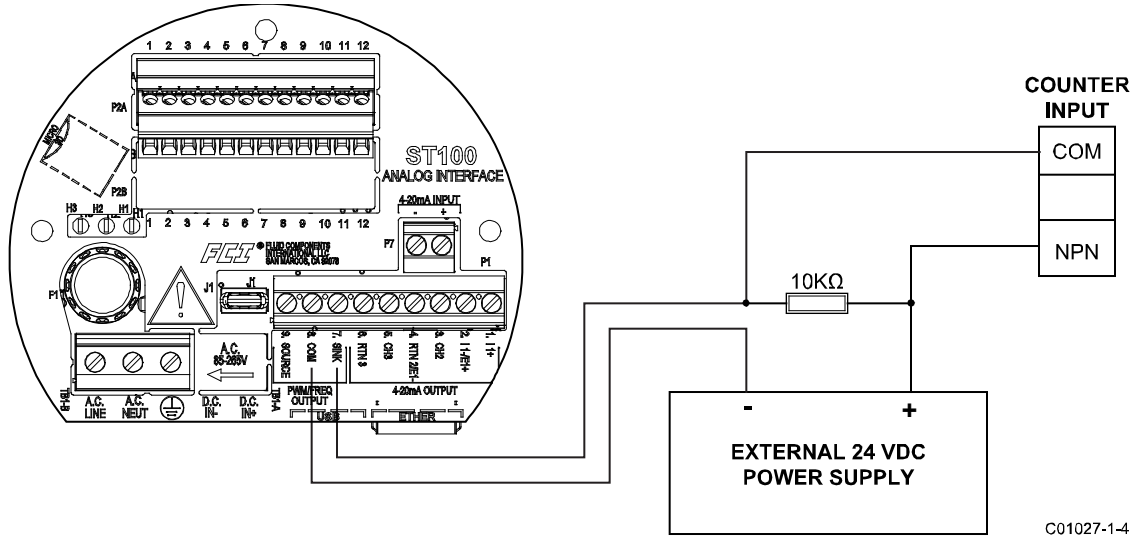

ST100 IO&M ERRATA

APPENDIX B – WIRING DIAGRAMS

Correct wiring for Figure B-15 (page 67) is shown below.

C01027-1-4

Figure B-15 – Sink, Pulse/Frequency Output